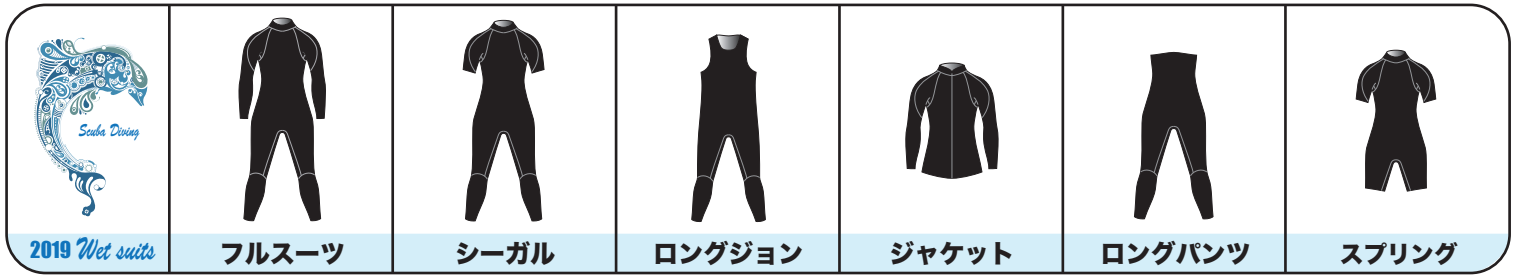

7 2019  
July

include tax 10%

OKINAWA JAPAN  
**Sunabe Marine**  
Wet suits

TEL : 098-936-8074

FAX : 098-979-6019

http://sunabemarin.com

email : sunabe.marine@gmail.com

2019 Wet suits	フルスーツ	シーガル	ロングジョン	ジャケット	ロングパンツ	スプリング
ダブルジャージ <b>WJ</b>	3mm ¥ 25,500 5mm ¥ 26,800 6.5mm ¥ 28,500	3mm ¥ 23,100 5mm ¥ 24,200 6.5mm ¥ 25,750	3mm ¥ 18,100 5mm ¥ 19,000 6.5mm ¥ 20,000	3mm ¥ 16,100 5mm ¥ 16,900 6.5mm ¥ 18,000	3mm ¥ 16,100 5mm ¥ 16,900 6.5mm ¥ 18,000	3mm ¥ 20,400 5mm ¥ 21,400 6.5mm ¥ 22,800
スキン/ジャージ <b>S/J</b>	3mm ¥ 27,100 5mm ¥ 28,300 6.5mm ¥ 29,300	3mm ¥ 24,500 5mm ¥ 25,500 6.5mm ¥ 26,400	3mm ¥ 19,300 5mm ¥ 20,100 6.5mm ¥ 20,700	3mm ¥ 17,100 5mm ¥ 17,900 6.5mm ¥ 18,500	3mm ¥ 17,100 5mm ¥ 17,800 6.5mm ¥ 18,500	3mm ¥ 21,700 5mm ¥ 22,600 6.5mm ¥ 23,400
スキン/ジャージ <b>S/J</b> [Soft] #45	3mm ¥ 29,000 5mm ¥ 30,100 6.5mm ¥ 32,000	3mm ¥ 26,100 5mm ¥ 27,200 6.5mm ¥ 28,800	3mm ¥ 20,500 5mm ¥ 21,300 6.5mm ¥ 22,600	3mm ¥ 18,300 5mm ¥ 19,000 6.5mm ¥ 20,100	3mm ¥ 18,300 5mm ¥ 19,000 6.5mm ¥ 20,100	3mm ¥ 23,300 5mm ¥ 24,200 6.5mm ¥ 25,700
メッシュ/ジャージ <b>M/J</b>	3mm ¥ 29,200 5mm ¥ 32,400 6mm ¥ 33,700	3mm ¥ 26,300 5mm ¥ 29,100 6mm ¥ 30,300	3mm ¥ 20,500 5mm ¥ 22,700 6mm ¥ 23,600	3mm ¥ 18,100 5mm ¥ 20,300 6mm ¥ 20,900	3mm ¥ 18,100 5mm ¥ 20,300 6mm ¥ 20,900	3mm ¥ 24,200 5mm ¥ 26,700 6mm ¥ 27,700
ジャージ/エス・シー・エス <b>J/SCS</b> #38	3mm ¥ 28,100 5mm ¥ 29,700 6.5mm ¥ 30,700	3mm ¥ 25,400 5mm ¥ 26,800 6.5mm ¥ 27,800	3mm ¥ 19,900 5mm ¥ 21,100 6.5mm ¥ 21,700	3mm ¥ 17,700 5mm ¥ 18,700 6.5mm ¥ 19,300	3mm ¥ 17,700 5mm ¥ 18,700 6.5mm ¥ 19,300	3mm ¥ 22,700 5mm ¥ 23,900 6.5mm ¥ 24,700
ジャージ/エス・シー・エス <b>J/SCS</b> [Soft] #45	3mm ¥ 33,500 5mm ¥ 34,700 6.5mm ¥ 35,400	3mm ¥ 30,200 5mm ¥ 31,300 6.5mm ¥ 31,900	3mm ¥ 23,700 5mm ¥ 24,500 6.5mm ¥ 25,000	3mm ¥ 21,100 5mm ¥ 21,800 6.5mm ¥ 22,200	3mm ¥ 21,100 5mm ¥ 21,800 6.5mm ¥ 22,200	3mm ¥ 27,000 5mm ¥ 27,900 6.5mm ¥ 28,500
【トライアスロン】 ブラック/エス・シー・エス <b>BSCS</b> [Soft] #45	2mm ¥ 47,500 3mm ¥ 48,200 5mm ¥ 49,400	2mm ¥ 44,300 3mm ¥ 44,900 5mm ¥ 46,000	2mm ¥ 37,800 3mm ¥ 38,400 5mm ¥ 39,200	2mm ¥ - 3mm ¥ - 5mm ¥ -	2mm ¥ - 3mm ¥ - 5mm ¥ -	2mm ¥ - 3mm ¥ - 5mm ¥ -
ジャージ/起毛 <b>J/起毛</b>	3mm ¥ 34,300 5mm ¥ 36,300 6mm ¥ 37,500	3mm ¥ 30,900 5mm ¥ 32,700 6mm ¥ 33,800	3mm ¥ 24,000 5mm ¥ 25,400 6mm ¥ 26,300	3mm ¥ 21,300 5mm ¥ 22,500 6mm ¥ 23,300	3mm ¥ 21,300 5mm ¥ 22,500 6mm ¥ 23,300	3mm ¥ 28,600 5mm ¥ 30,300 6mm ¥ 31,200
メッシュ/起毛 <b>M/起毛</b>	3mm ¥ 29,600 5mm ¥ 32,000 6.5mm ¥ 34,000	3mm ¥ 26,640 5mm ¥ 28,800 6.5mm ¥ 30,600	3mm ¥ 20,700 5mm ¥ 22,400 6.5mm ¥ 23,800	3mm ¥ 18,400 5mm ¥ 19,900 6.5mm ¥ 21,100	3mm ¥ 18,400 5mm ¥ 19,900 6.5mm ¥ 21,100	3mm ¥ 24,700 5mm ¥ 26,600 6.5mm ¥ 28,200
ダブルスキン <b>WS</b> [Soft] #45	3mm ¥ - 5mm ¥ 29,400 6.5mm ¥ 31,500	3mm ¥ - 5mm ¥ 26,500 6.5mm ¥ 28,400	3mm ¥ - 5mm ¥ 20,800 6.5mm ¥ 22,300	3mm ¥ - 5mm ¥ 18,500 6.5mm ¥ 19,800	3mm ¥ - 5mm ¥ 18,500 6.5mm ¥ 19,800	3mm ¥ - 5mm ¥ - 6.5mm ¥ -
ダブルスキン <b>WS</b> [Hard] #50	3mm ¥ - 5mm ¥ 30,600 6.5mm ¥ 31,500	3mm ¥ - 5mm ¥ 27,600 6.5mm ¥ 28,500	3mm ¥ - 5mm ¥ 21,700 6.5mm ¥ 22,300	3mm ¥ - 5mm ¥ 19,300 6.5mm ¥ 19,900	3mm ¥ - 5mm ¥ 19,300 6.5mm ¥ 19,900	3mm ¥ - 5mm ¥ - 6.5mm ¥ -
スキン/エス・シー・エス <b>S/SCS</b> [Soft] #45	3mm ¥ 33,800 5mm ¥ 34,500 6.5mm ¥ 35,700	3mm ¥ 30,500 5mm ¥ 31,300 6.5mm ¥ 32,200	3mm ¥ 23,900 5mm ¥ 24,500 6.5mm ¥ 25,800	3mm ¥ 21,300 5mm ¥ 21,900 6.5mm ¥ 22,500	3mm ¥ 21,300 5mm ¥ 21,900 6.5mm ¥ 22,500	3mm ¥ - 5mm ¥ - 6.5mm ¥ -
スキン/エス・シー・エス <b>S/SCS</b> [Hard] #50	3mm ¥ - 5mm ¥ 35,900 6.5mm ¥ 37,000	3mm ¥ - 5mm ¥ 32,400 6.5mm ¥ 34,000	3mm ¥ - 5mm ¥ 25,400 6.5mm ¥ 26,200	3mm ¥ - 5mm ¥ 22,600 6.5mm ¥ 23,300	3mm ¥ - 5mm ¥ 22,600 6.5mm ¥ 23,300	3mm ¥ - 5mm ¥ - 6.5mm ¥ -
スキン/スライススキン <b>FS</b>	5mm ¥ 26,800 6mm ¥ 28,800 8mm ¥ 30,800	5mm ¥ 24,200 6mm ¥ 26,000 8mm ¥ 27,900	5mm ¥ 19,000 6mm ¥ 20,400 8mm ¥ 21,900	5mm ¥ 16,900 6mm ¥ 18,200 8mm ¥ 19,500	5mm ¥ 16,900 6mm ¥ 18,200 8mm ¥ 19,500	3mm ¥ - 5mm ¥ - 6.5mm ¥ -